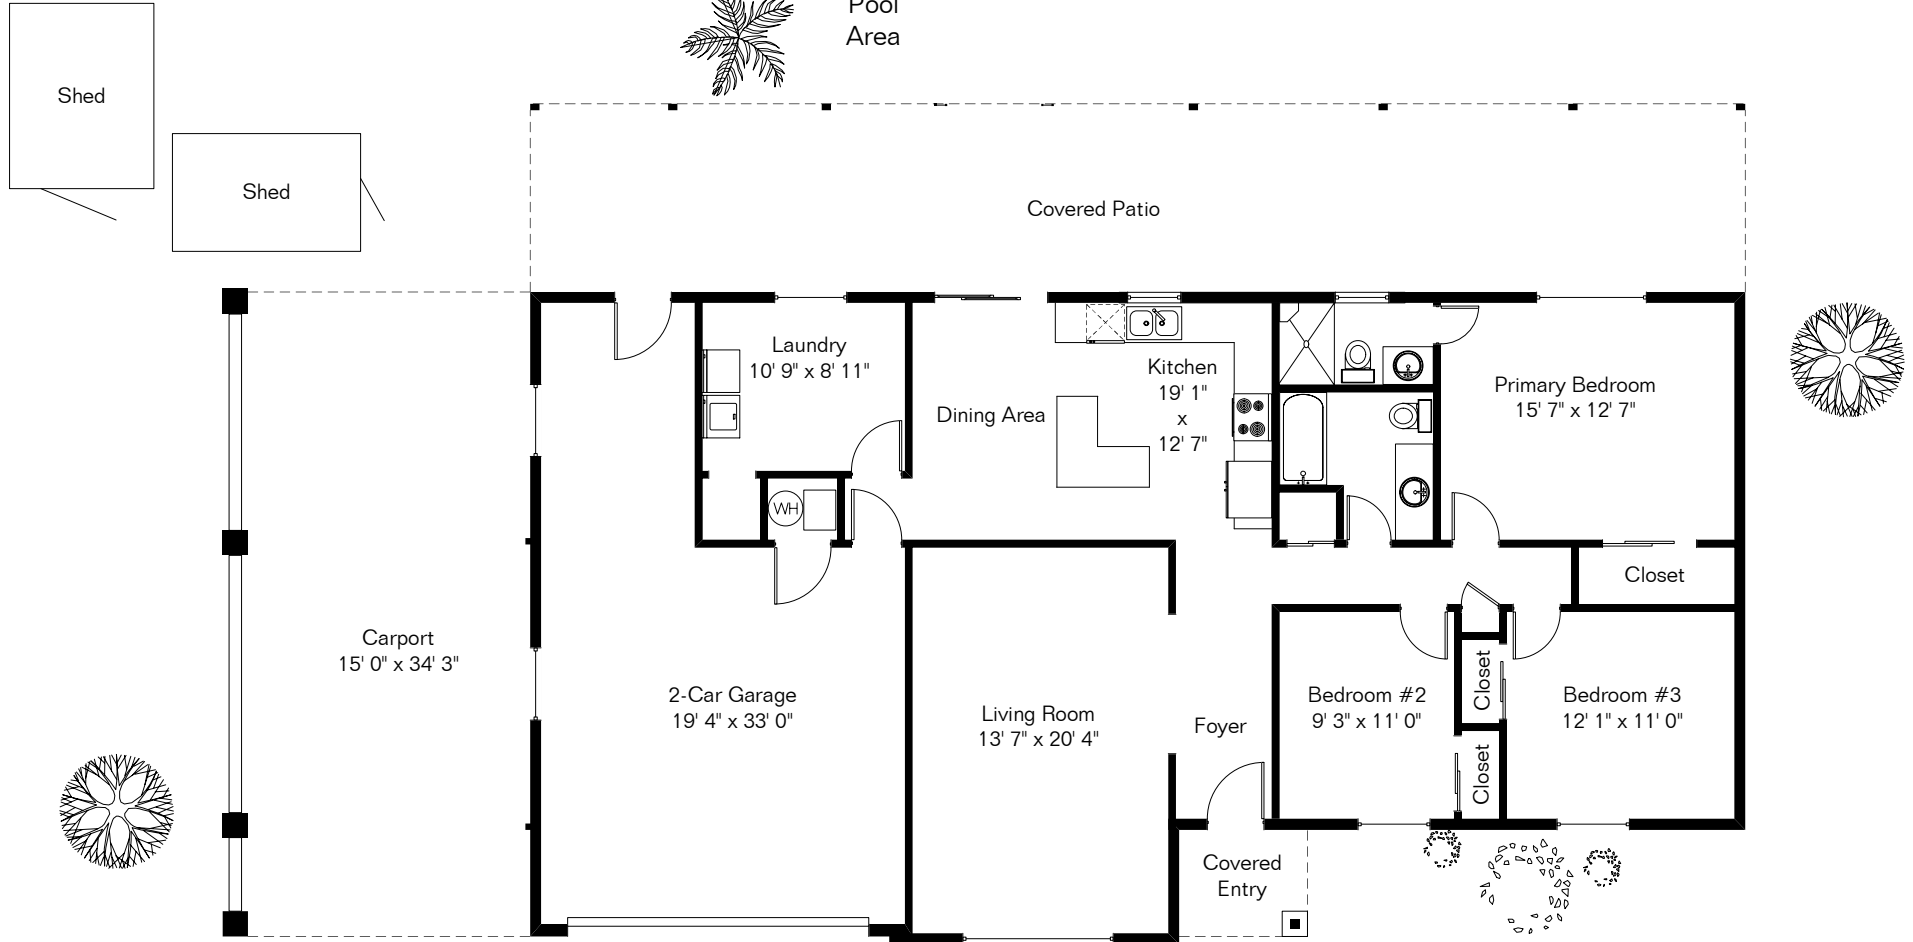

The square footages and room size information are deemed to be reliable but are not guaranteed and should be independently verified. This drawing is for marketing purposes only.

Pitching Mound

1055 W Wilkenson Dr

Living Area 1,504 Sq Ft
Garage 544 Sq Ft

Site Visit December 2024

Copyright 2024 Floor Plans First! LLC
All Rights Reserved.

Floor Plans First!
See the Floor Plan First!
FloorPlansFirst.com™
(520) 881-1500